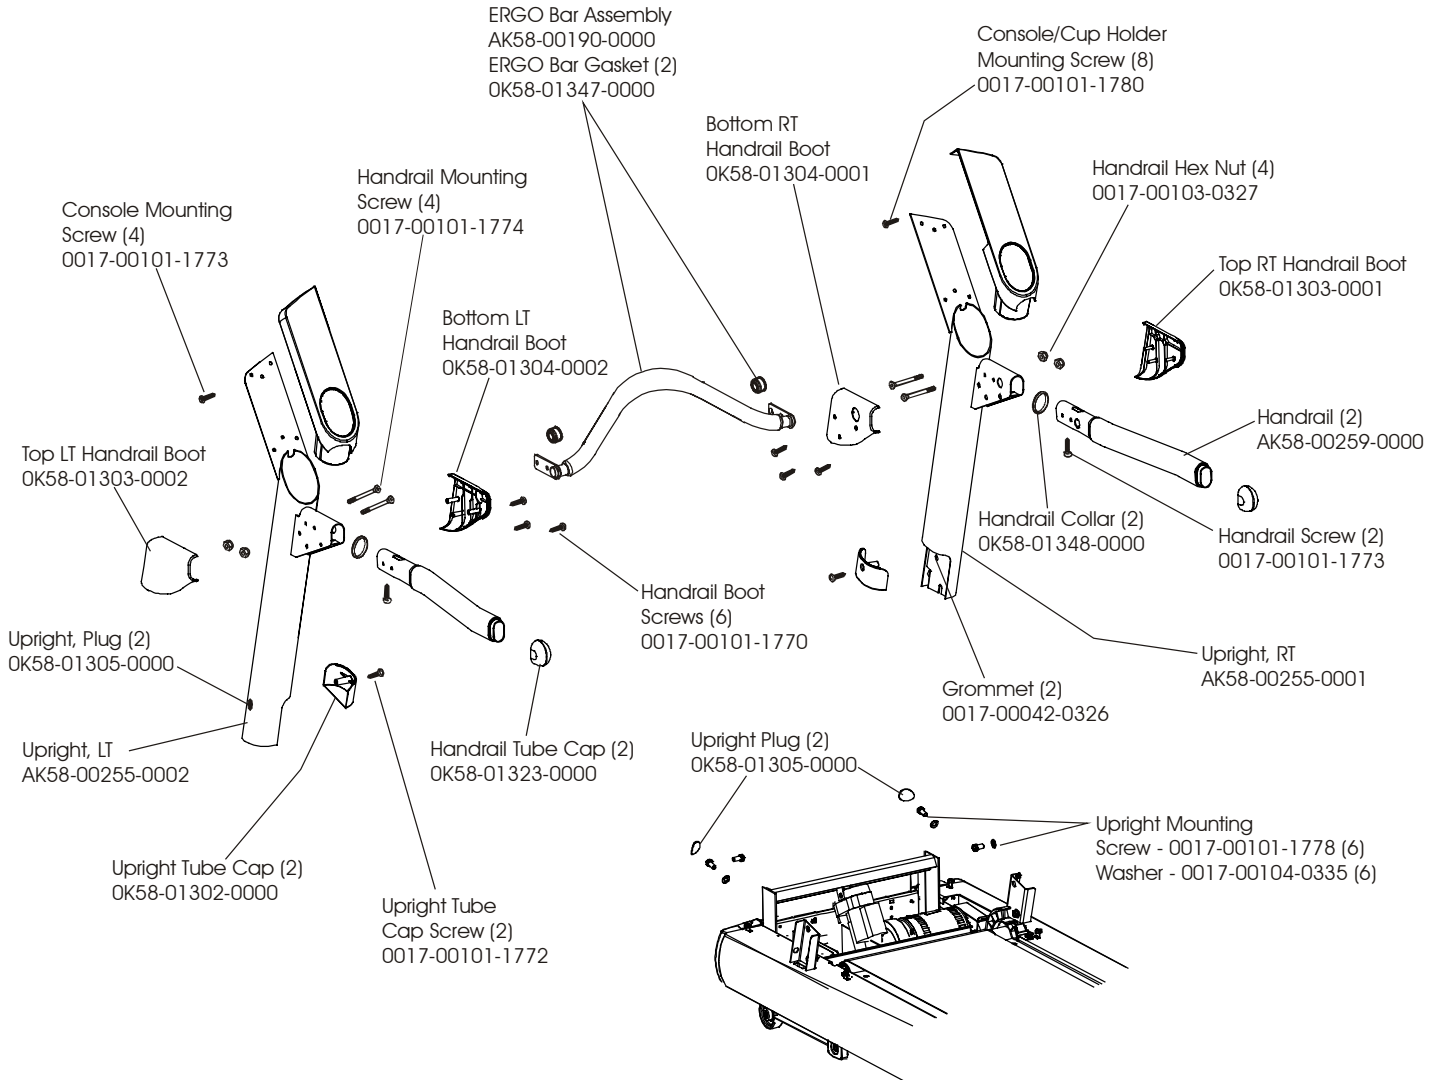

Treadmill 93T

Handrail Assembly

93T-0XXX-01
S/N TTC100000

Hardware Bag Assembly AK58-00227-0000