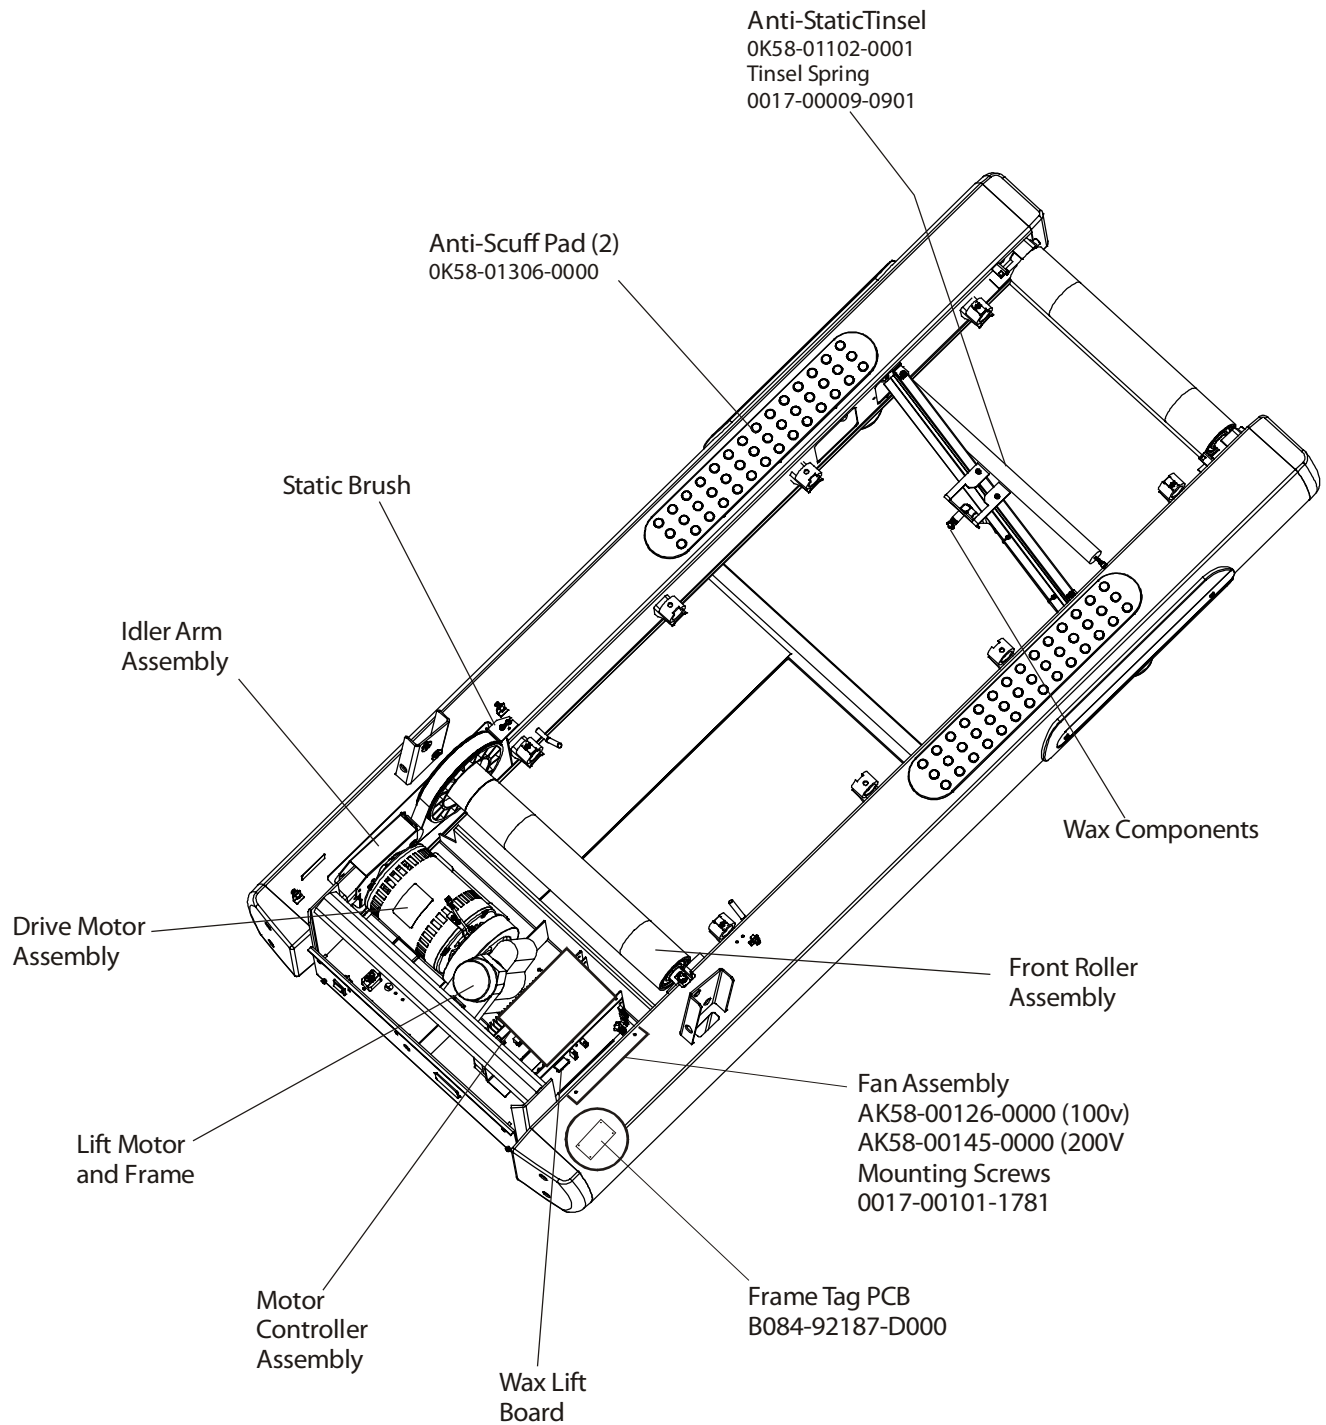

Treadmill 93T
General Assembly

93T-0XXX-01
S/N TTC100000

Touch-Up Paint	Color	Container
0017-00008-0196	Silver Bullet	Bottle
0017-00008-0197	Silver Bullet	Spray Can
0017-00008-0198	Stealth Gray	Bottle
0017-00008-0199	Stealth Gray	Spray Can

Manual/Video	Part Number
Operation Manual, Eng	M051-00K58-A081
Service Manual	M051-00K58-A097
Installation Video	M051-00K58-A098
Service Video	M051-00K58-A099

Treadmill 93T
Console Assembly

93T-0XXX-01
S/N TTC100000