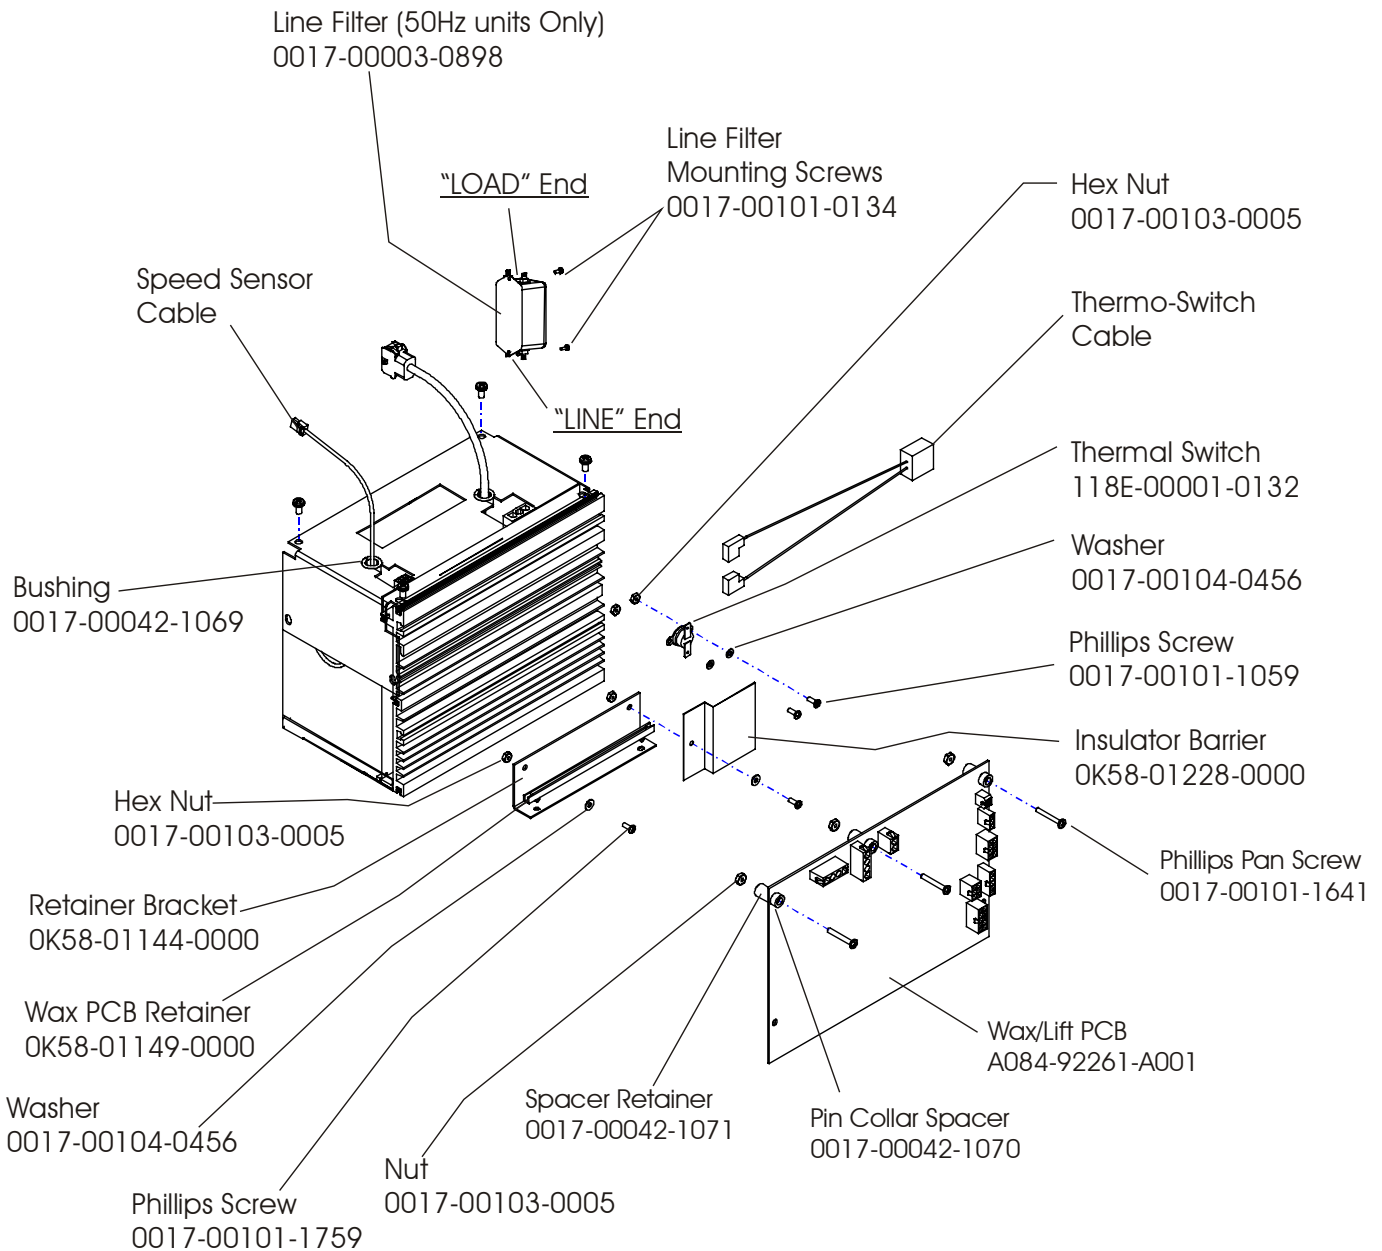

93T-0XXX-01
S/N TTC100000

NOTE: S/N TTC100168 & Below, use Kit No. GK58-00002-0066

Treadmill 93T
Lift Motor and Frame

93T-0XXX-01
S/N TTC100000

Treadmill 93T

Motor Controller Assembly

93T-0XXX-01
S/N TTC100000

Motor Controller Assembly
AK58-00153-0001 (120v/60Hz)
AK58-00153-0002 (230v/50Hz)

Treadmill 93T
Drive Motor Assembly

93T-0XXX-01
S/N TTC100000

Treadmill 93T
Wax Components

93T-0XXX-01
S/N TTC100000

Treadmill 93T

Idler Arm Assembly

93T-0XXX-01
S/N TTC100000

Treadmill 93T
Leveler Assembly AK58-00052-0000

93T-0XXX-01
S/N TTC100000

Treadmill 93T

Power Components Schematic

93T-0XXX-01
S/N TTC100000

Voltage	Power Cable Part No.	Breaker AMP/Part No.
120v	GK58-00002-0061	Not Used
100v	GK58-00002-0062	4 AMP/0017-00003-0950
200v	GK58-00002-0063	2 AMP/0017-00003-0626
220/230v	GK58-00002-0064	2 AMP/0017-00003-0626
240+	GK58-00002-0065	2 AMP/0017-00003-0626