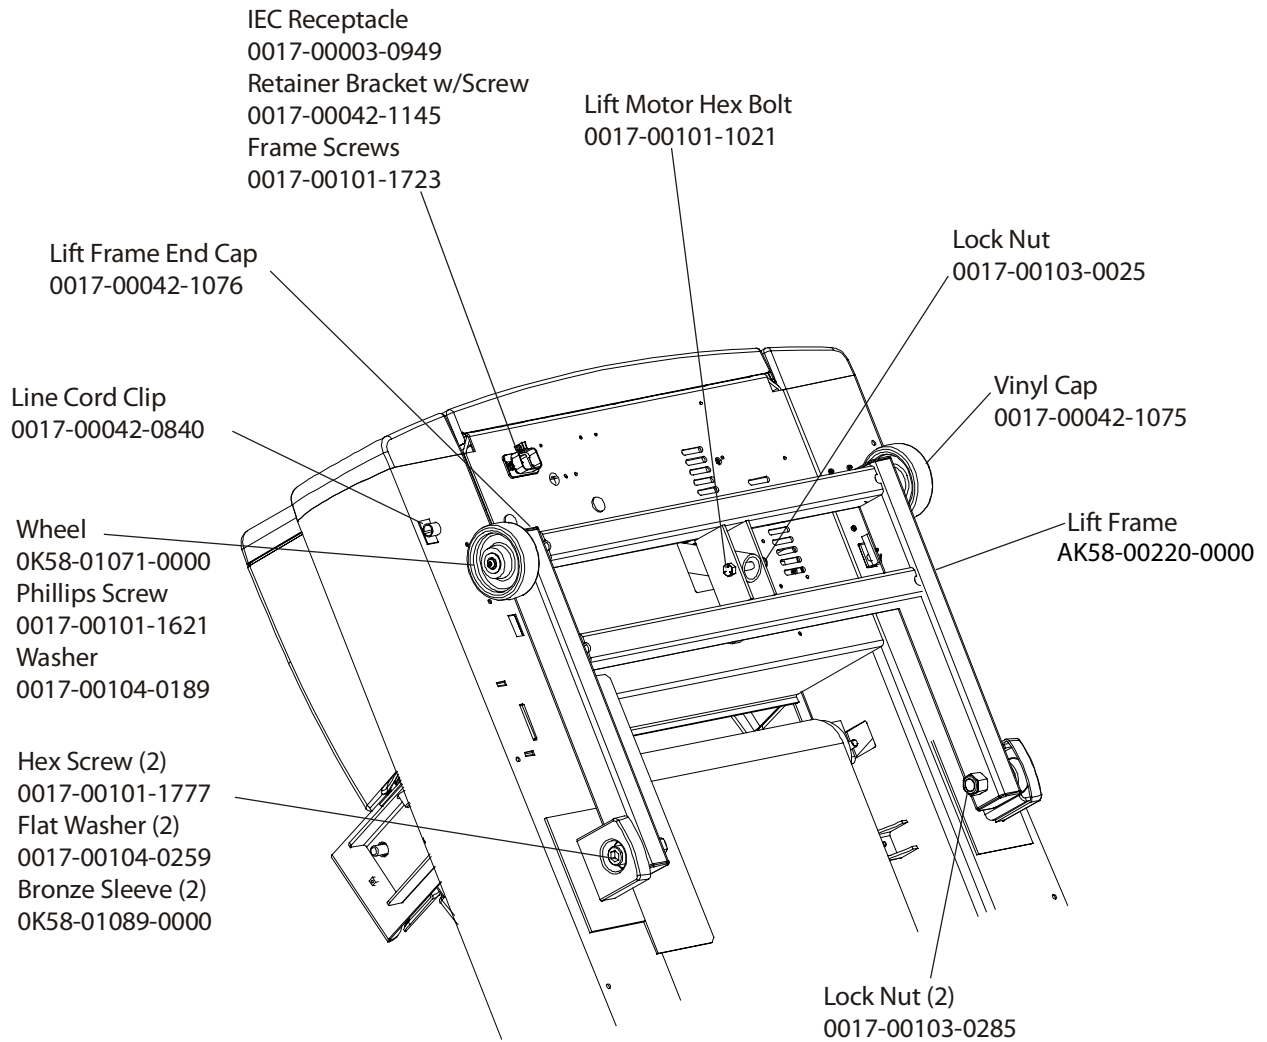

Treadmill 93T

Handrail Assembly

93T-0XXX-01
S/N TTC100000

Hardware Bag Assembly AK58-00227-0000

Treadmill 93T
Motor Cover, End Caps and Hardware

93T-0XXX-01
S/N TTC100000

Treadmill 93T

Belt, Deck, Rear Roller

93T-0XXX-01
S/N TTC100000

NOTE: S/N TTC100168 & Below, use Kit No. GK58-00002-0066

Treadmill 93T
Lift Motor and Frame

93T-0XXX-01
S/N TTC100000

Treadmill 93T

Motor Controller Assembly

93T-0XXX-01
S/N TTC100000