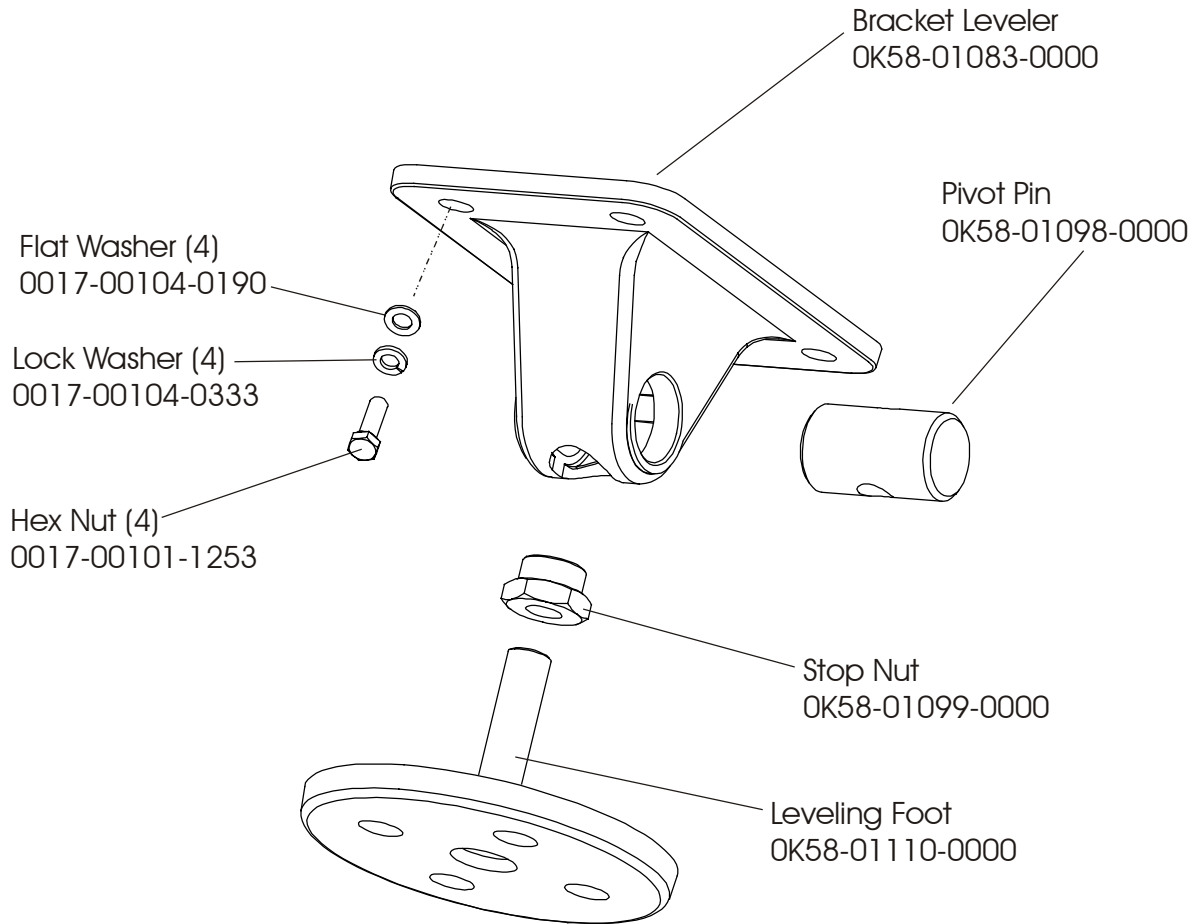

93T-0XXX-01
S/N TTC100000

NOTE: S/N TTC100168 & Below, use Kit No. GK58-00002-0066

Treadmill 93T
Lift Motor and Frame

93T-0XXX-01
S/N TTC100000

Treadmill 93T

Motor Controller Assembly

93T-0XXX-01
S/N TTC100000

Motor Controller Assembly
AK58-00153-0001 (120v/60Hz)
AK58-00153-0002 (230v/50Hz)

Treadmill 93T
Drive Motor Assembly

93T-0XXX-01
S/N TTC100000

Treadmill 93T
Wax Components

93T-0XXX-01
S/N TTC100000

Treadmill 93T

Idler Arm Assembly

93T-0XXX-01
S/N TTC100000

Treadmill 93T
Leveler Assembly AK58-00052-0000

93T-0XXX-01
S/N TTC100000

Treadmill 93T

Power Components Schematic

93T-0XXX-01
S/N TTC100000

Voltage	Power Cable Part No.	Breaker AMP/Part No.
120v	GK58-00002-0061	Not Used
100v	GK58-00002-0062	4 AMP/0017-00003-0950
200v	GK58-00002-0063	2 AMP/0017-00003-0626
220/230v	GK58-00002-0064	2 AMP/0017-00003-0626
240+	GK58-00002-0065	2 AMP/0017-00003-0626