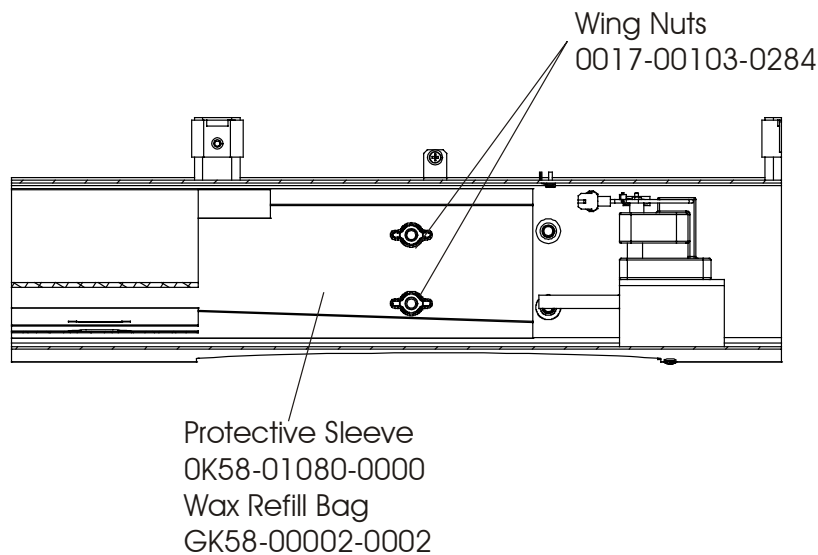

Treadmill 93T
Wax Components

93T-0XXX-01
S/N TTC100000