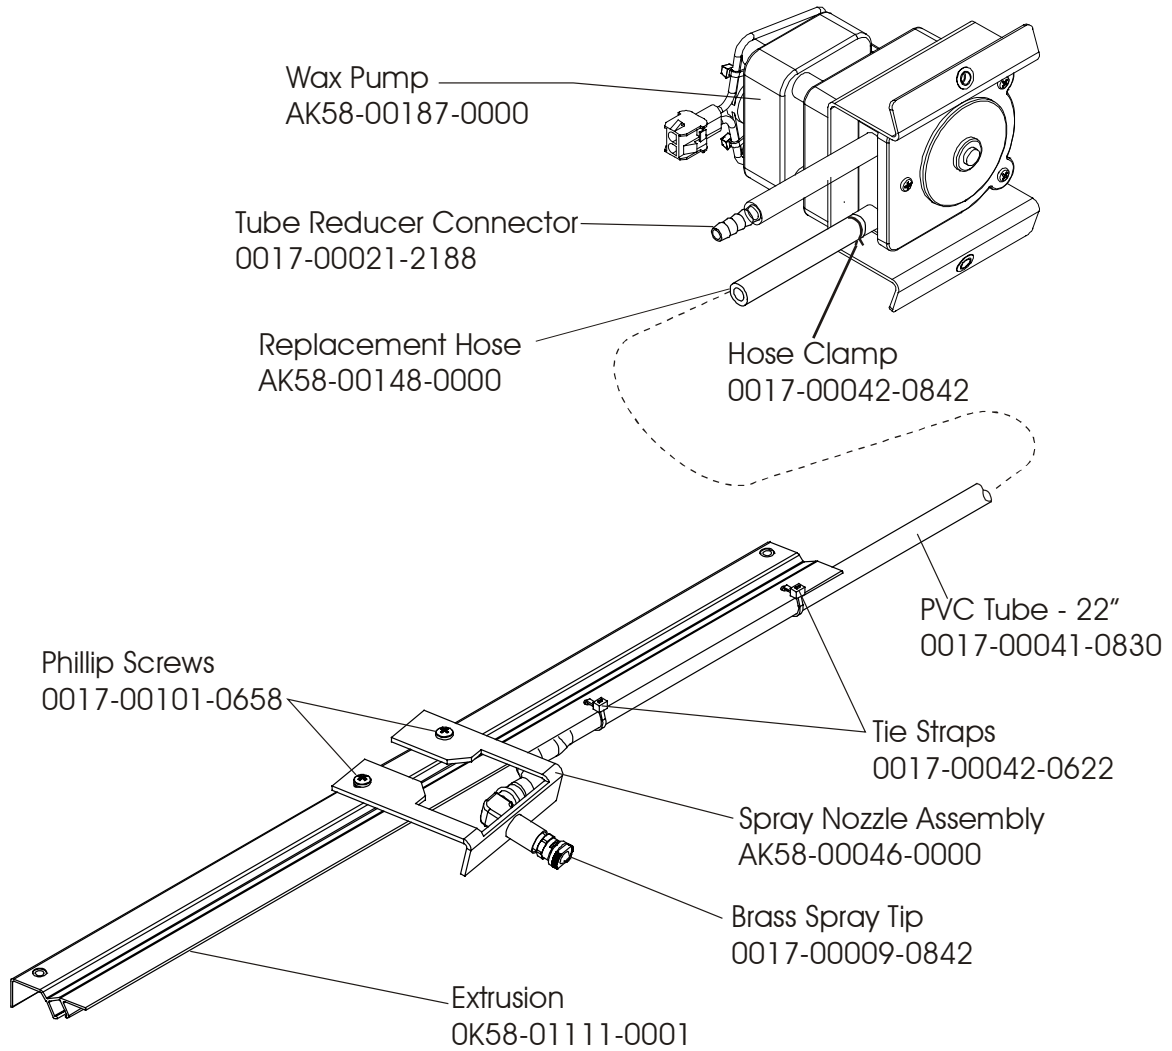

93T-0XXX-01
S/N TTC100000

NOTE: S/N TTC100168 & Below, use Kit No. GK58-00002-0066

Treadmill 93T
Lift Motor and Frame

93T-0XXX-01
S/N TTC100000

Treadmill 93T

Motor Controller Assembly

93T-0XXX-01
S/N TTC100000

Motor Controller Assembly
AK58-00153-0001 (120v/60Hz)
AK58-00153-0002 (230v/50Hz)

Treadmill 93T
Drive Motor Assembly

93T-0XXX-01
S/N TTC100000

Treadmill 93T
Wax Components

93T-0XXX-01
S/N TTC100000

Treadmill 93T

Idler Arm Assembly

93T-0XXX-01
S/N TTC100000

Treadmill 93T
Leveler Assembly AK58-00052-0000

93T-0XXX-01
S/N TTC100000

Treadmill 93T

Power Components Schematic

93T-0XXX-01
S/N TTC100000

Voltage	Power Cable Part No.	Breaker AMP/Part No.
120v	GK58-00002-0061	Not Used
100v	GK58-00002-0062	4 AMP/0017-00003-0950
200v	GK58-00002-0063	2 AMP/0017-00003-0626
220/230v	GK58-00002-0064	2 AMP/0017-00003-0626
240+	GK58-00002-0065	2 AMP/0017-00003-0626