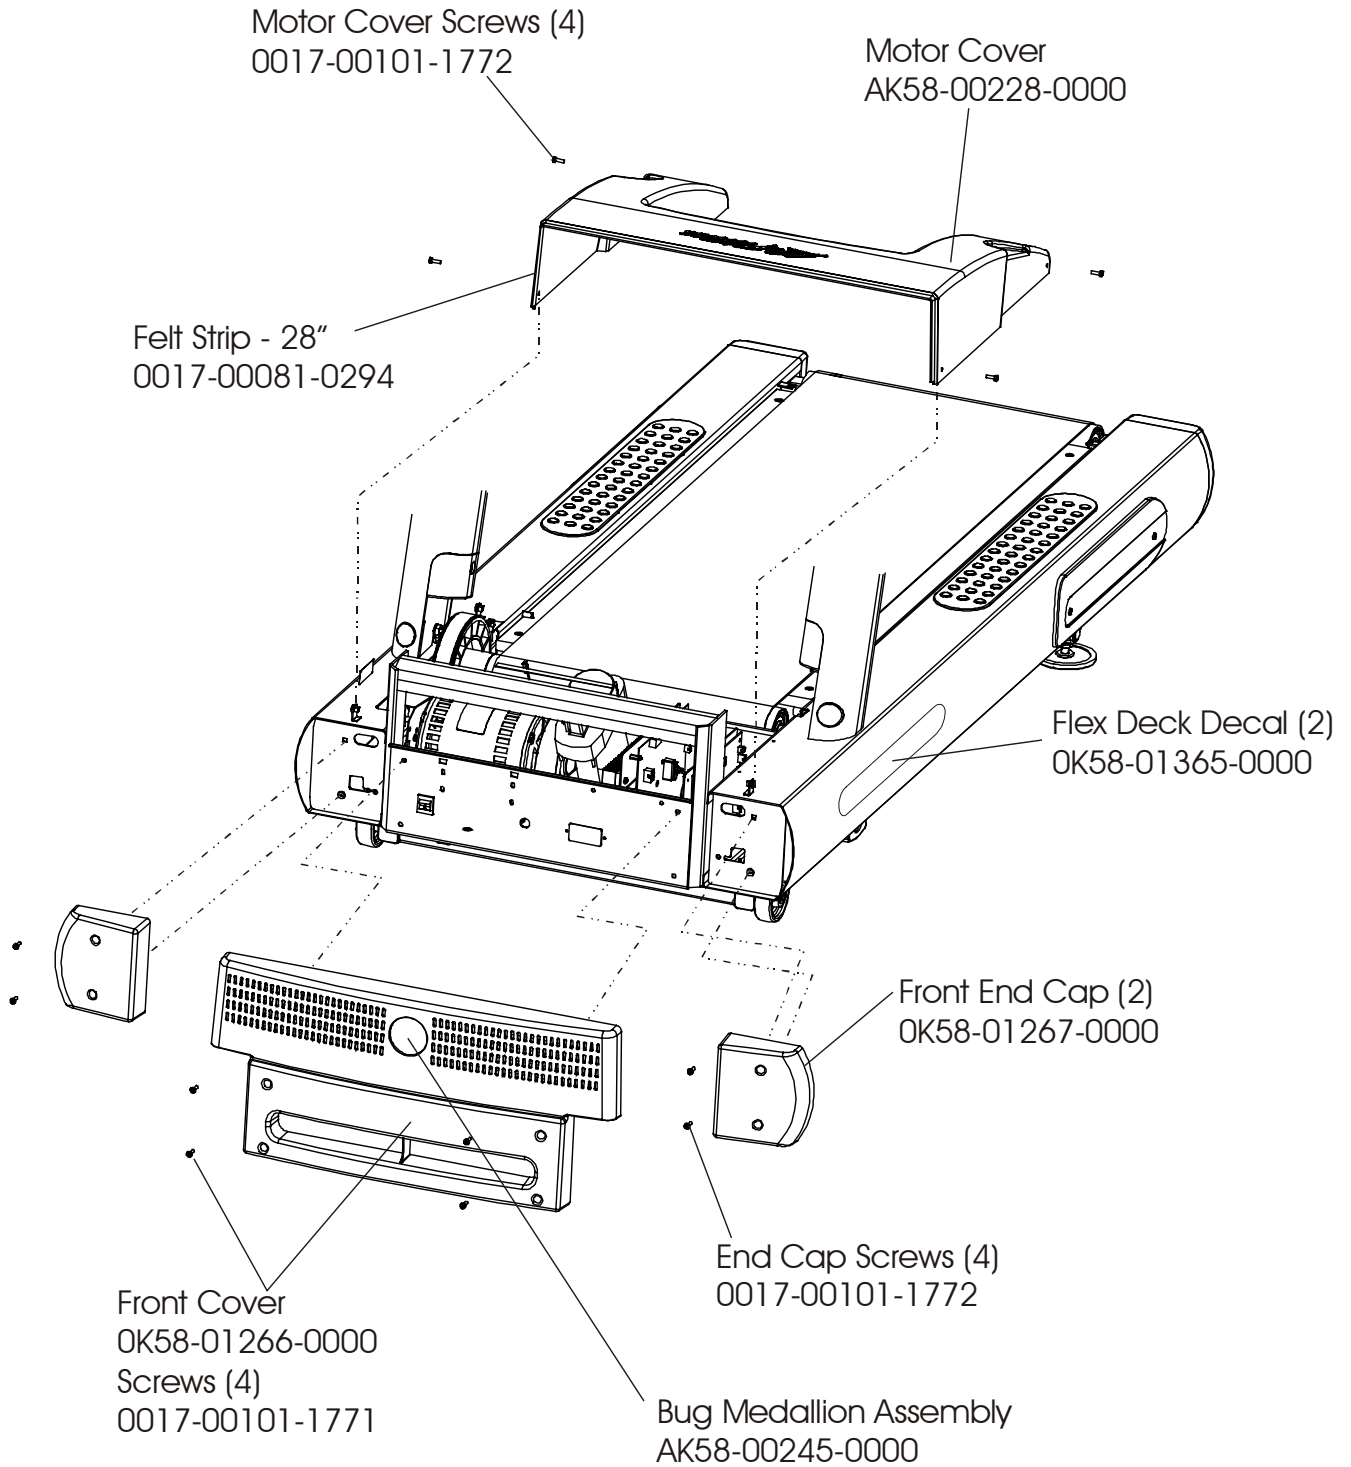

Treadmill 93T

Handrail Assembly

93T-0XXX-01
S/N TTC100000

Hardware Bag Assembly AK58-00227-0000

Treadmill 93T
Motor Cover, End Caps and Hardware

93T-0XXX-01
S/N TTC100000

Treadmill 93T

Belt, Deck, Rear Roller

93T-0XXX-01
S/N TTC100000

NOTE: S/N TTC100168 & Below, use Kit No. GK58-00002-0066

Treadmill 93T
Lift Motor and Frame

93T-0XXX-01
S/N TTC100000

Treadmill 93T

Motor Controller Assembly

93T-0XXX-01
S/N TTC100000