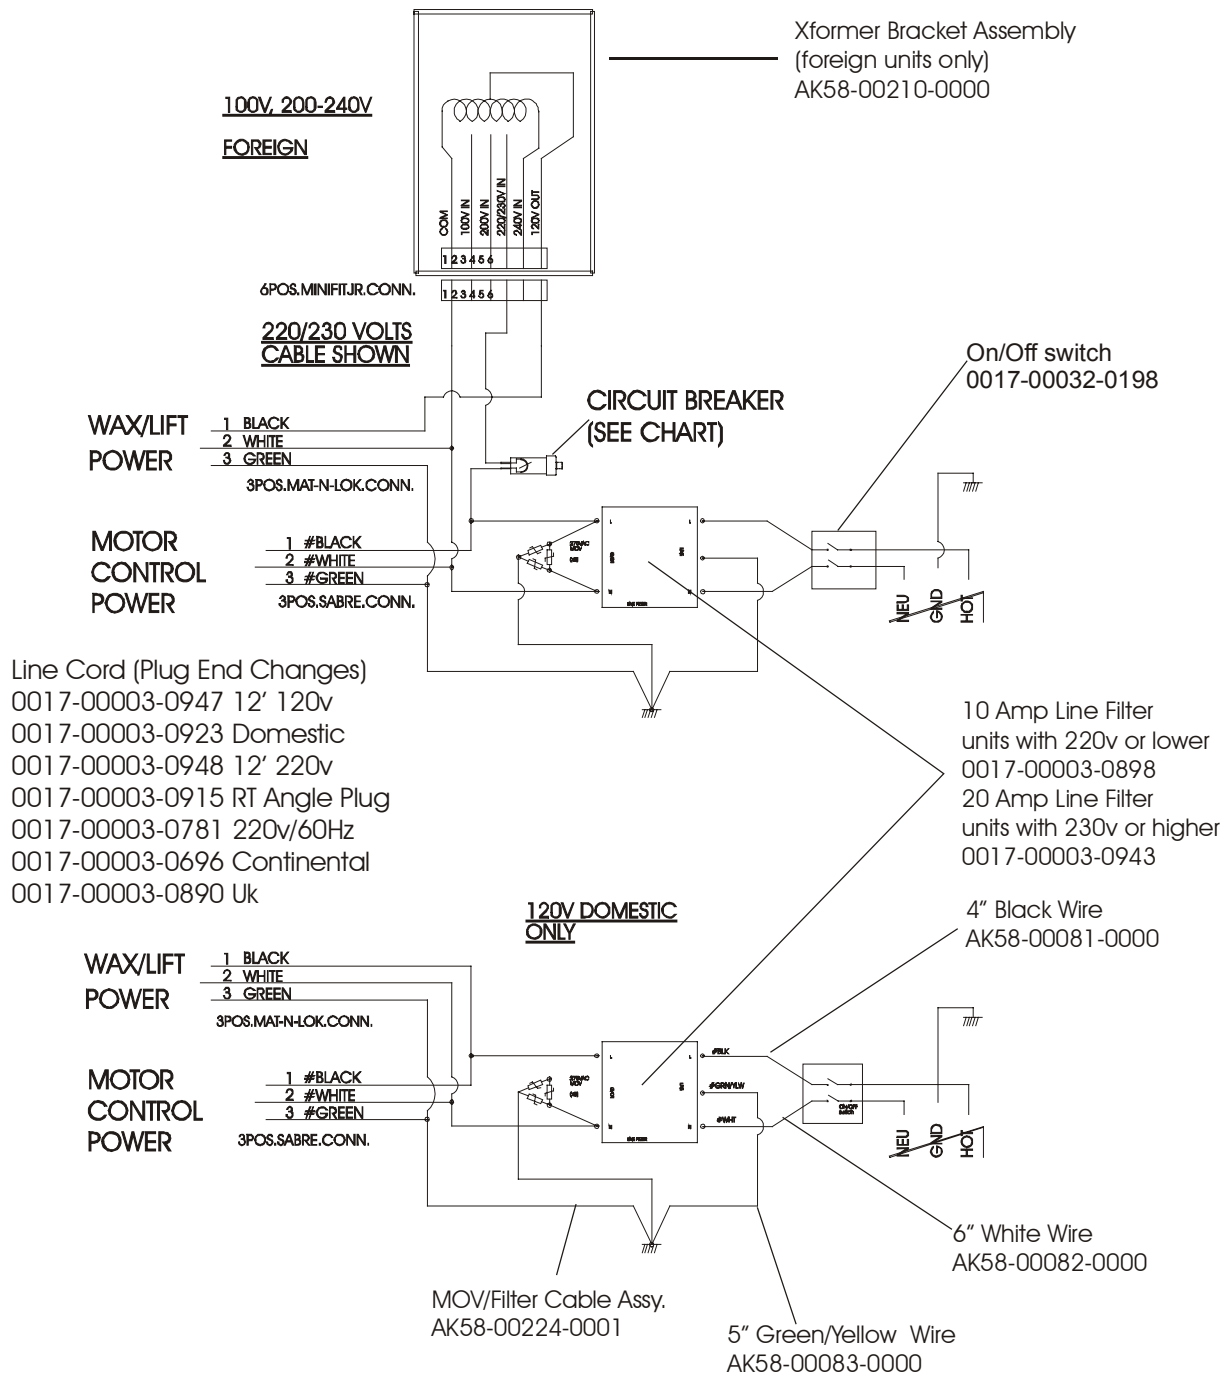

Manual/Video	Part Number
Operation Manual, Eng	M051-00K58-A081
Service Manual	M051-00K58-A097
Installation Video	M051-00K58-A098
Service Video	M051-00K58-A099

Treadmill 93T
Console Assembly

93T-0XXX-01
S/N TTC100000

93T-0XXX-01
S/N TTC100000

NOTE: S/N TTC100168 & Below, use Kit No. GK58-00002-0066

Treadmill 93T
Lift Motor and Frame

93T-0XXX-01
S/N TTC100000

Treadmill 93T

Motor Controller Assembly

93T-0XXX-01
S/N TTC100000

Motor Controller Assembly
AK58-00153-0001 (120v/60Hz)
AK58-00153-0002 (230v/50Hz)

Treadmill 93T
Drive Motor Assembly

93T-0XXX-01
S/N TTC100000

Treadmill 93T
Wax Components

93T-0XXX-01
S/N TTC100000

Treadmill 93T

Idler Arm Assembly

93T-0XXX-01
S/N TTC100000

Treadmill 93T
Leveler Assembly AK58-00052-0000

93T-0XXX-01
S/N TTC100000

Treadmill 93T

Power Components Schematic

93T-0XXX-01
S/N TTC100000

Voltage	Power Cable Part No.	Breaker AMP/Part No.
120v	GK58-00002-0061	Not Used
100v	GK58-00002-0062	4 AMP/0017-00003-0950
200v	GK58-00002-0063	2 AMP/0017-00003-0626
220/230v	GK58-00002-0064	2 AMP/0017-00003-0626
240+	GK58-00002-0065	2 AMP/0017-00003-0626