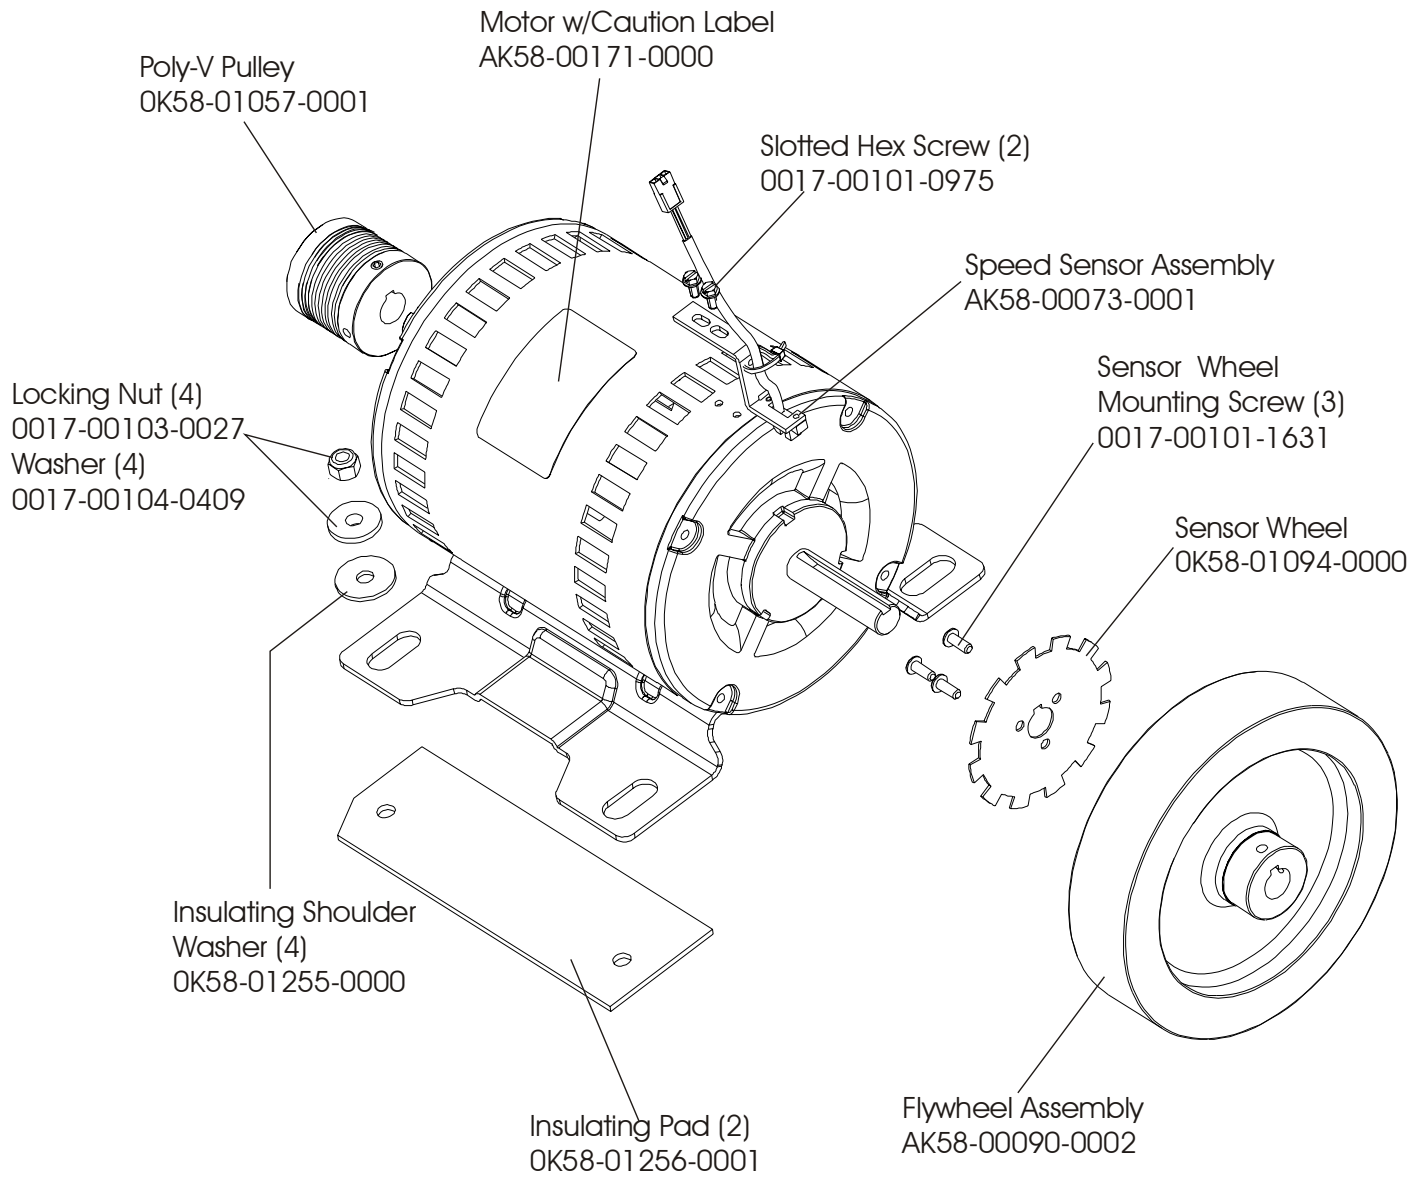

93T-0XXX-01
S/N TTC100000

NOTE: S/N TTC100168 & Below, use Kit No. GK58-00002-0066

Treadmill 93T
Lift Motor and Frame

93T-0XXX-01
S/N TTC100000

Treadmill 93T

Motor Controller Assembly

93T-0XXX-01
S/N TTC100000

Motor Controller Assembly
AK58-00153-0001 (120v/60Hz)
AK58-00153-0002 (230v/50Hz)

Treadmill 93T
Drive Motor Assembly

93T-0XXX-01
S/N TTC100000

Treadmill 93T
Wax Components

93T-0XXX-01
S/N TTC100000

Treadmill 93T

Idler Arm Assembly

93T-0XXX-01
S/N TTC100000

Treadmill 93T
Leveler Assembly AK58-00052-0000

93T-0XXX-01
S/N TTC100000

Treadmill 93T

Power Components Schematic

93T-0XXX-01
S/N TTC100000

Voltage	Power Cable Part No.	Breaker AMP/Part No.
120v	GK58-00002-0061	Not Used
100v	GK58-00002-0062	4 AMP/0017-00003-0950
200v	GK58-00002-0063	2 AMP/0017-00003-0626
220/230v	GK58-00002-0064	2 AMP/0017-00003-0626
240+	GK58-00002-0065	2 AMP/0017-00003-0626