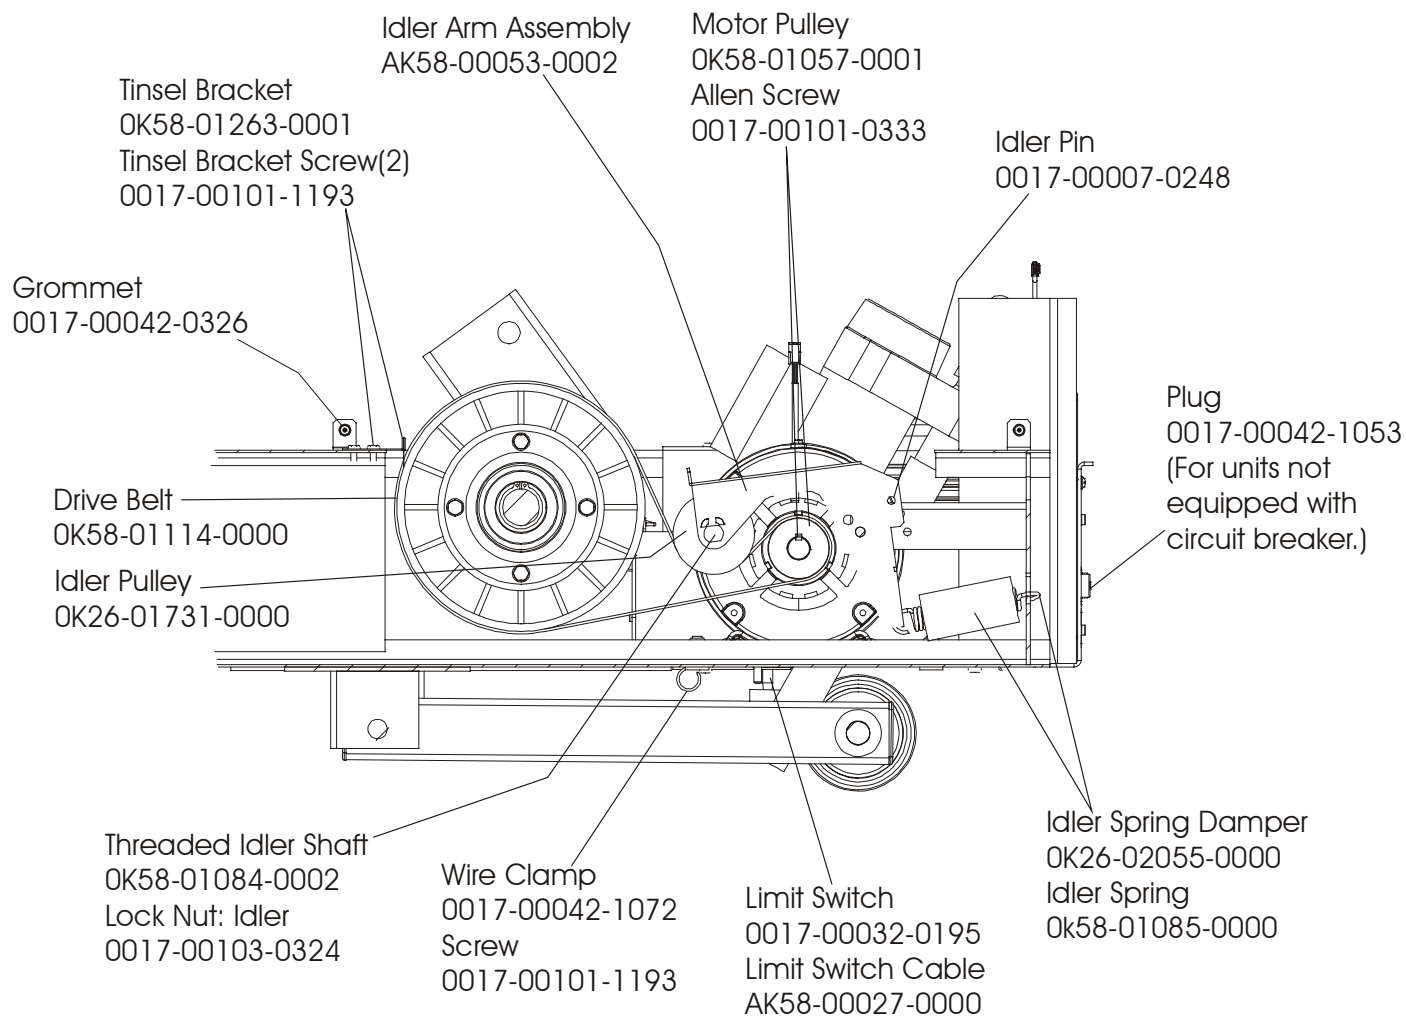

93T-0XXX-01
S/N TTC100000

NOTE: S/N TTC100168 & Below, use Kit No. GK58-00002-0066

Treadmill 93T
Lift Motor and Frame

93T-0XXX-01
S/N TTC100000

Treadmill 93T

Motor Controller Assembly

93T-0XXX-01
S/N TTC100000

Motor Controller Assembly
AK58-00153-0001 (120v/60Hz)
AK58-00153-0002 (230v/50Hz)

Treadmill 93T
Drive Motor Assembly

93T-0XXX-01
S/N TTC100000

Treadmill 93T
Wax Components

93T-0XXX-01
S/N TTC100000

Treadmill 93T

Idler Arm Assembly

93T-0XXX-01
S/N TTC100000

Treadmill 93T
Leveler Assembly AK58-00052-0000

93T-0XXX-01
S/N TTC100000

Treadmill 93T

Power Components Schematic

93T-0XXX-01
S/N TTC100000

Voltage	Power Cable Part No.	Breaker AMP/Part No.
120v	GK58-00002-0061	Not Used
100v	GK58-00002-0062	4 AMP/0017-00003-0950
200v	GK58-00002-0063	2 AMP/0017-00003-0626
220/230v	GK58-00002-0064	2 AMP/0017-00003-0626
240+	GK58-00002-0065	2 AMP/0017-00003-0626