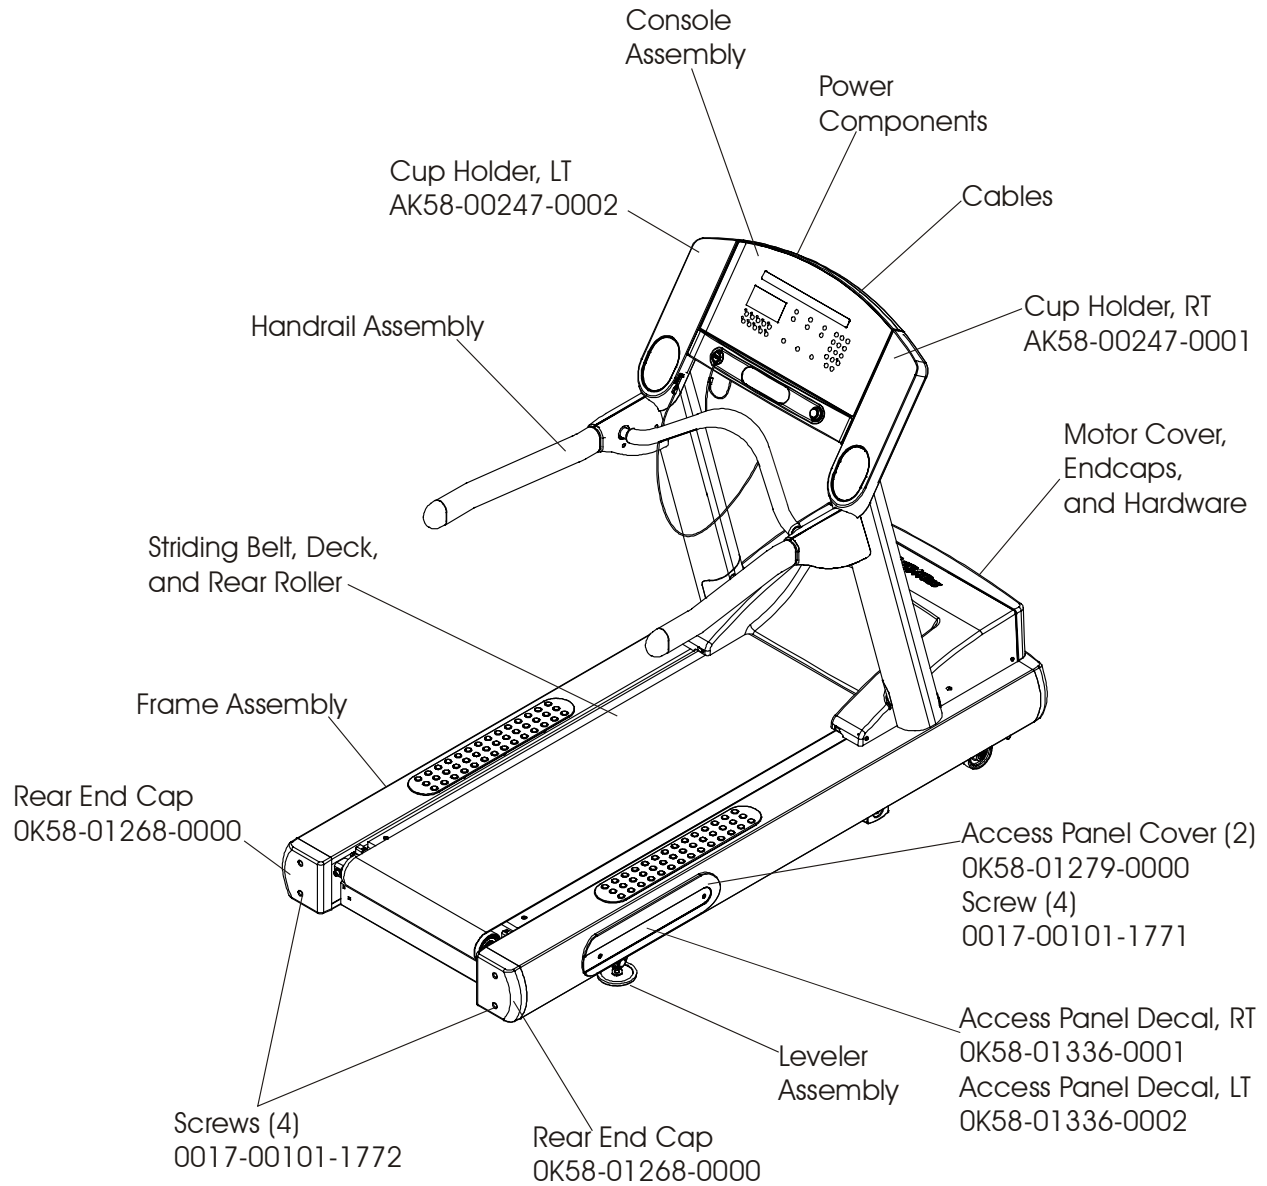

Treadmill 93T
General Assembly

93T-0XXX-01
S/N TTC100000

Touch-Up Paint	Color	Container
0017-00008-0196	Silver Bullet	Bottle
0017-00008-0197	Silver Bullet	Spray Can
0017-00008-0198	Stealth Gray	Bottle
0017-00008-0199	Stealth Gray	Spray Can

Manual/Video	Part Number
Operation Manual, Eng	M051-00K58-A081
Service Manual	M051-00K58-A097
Installation Video	M051-00K58-A098
Service Video	M051-00K58-A099

Treadmill 93T
Console Assembly

93T-0XXX-01
S/N TTC100000