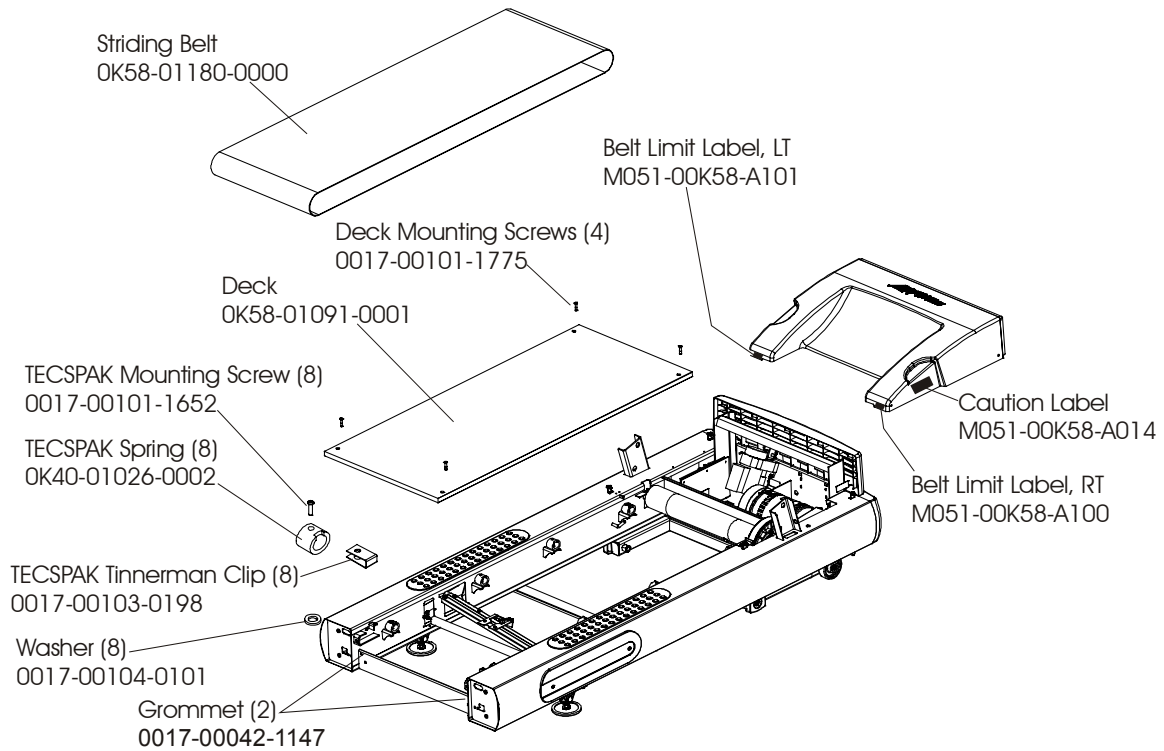

Treadmill 93T

Belt, Deck, Rear Roller

93T-0XXX-01
S/N TTC100000

NOTE: S/N TTC100168 & Below, use Kit No. GK58-00002-0066