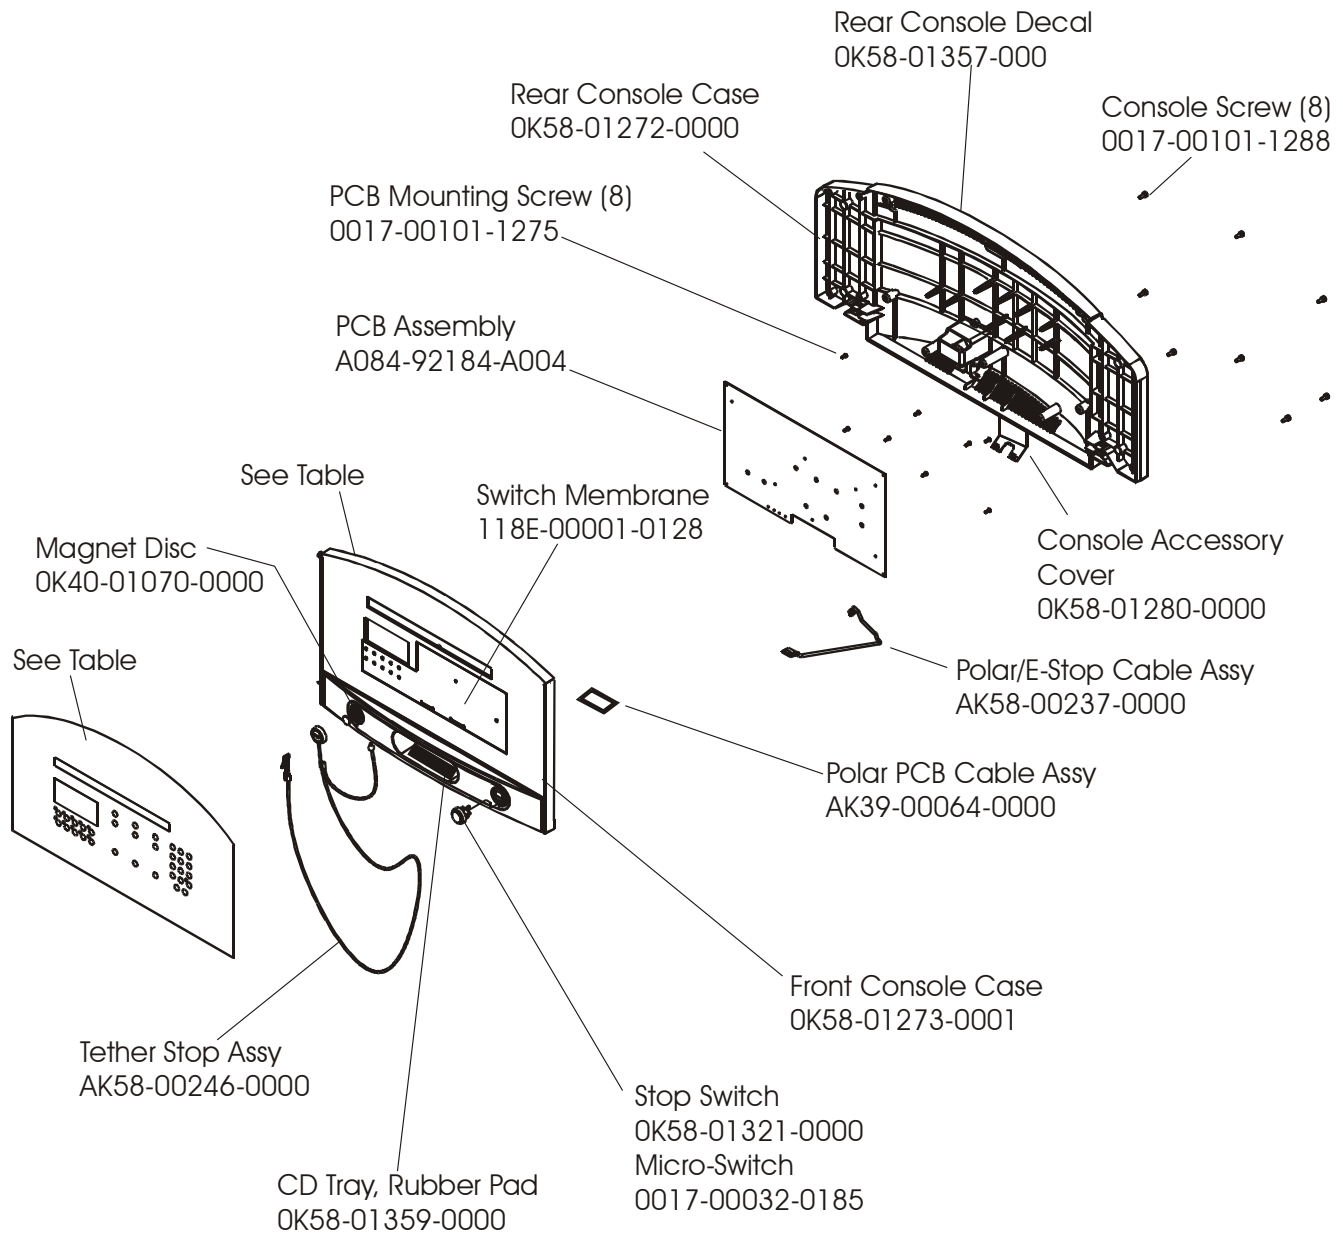

Treadmill 93T
General Assembly

93T-0XXX-01
S/N TTC100000

Touch-Up Paint	Color	Container
0017-00008-0196	Silver Bullet	Bottle
0017-00008-0197	Silver Bullet	Spray Can
0017-00008-0198	Stealth Gray	Bottle
0017-00008-0199	Stealth Gray	Spray Can

Manual/Video	Part Number
Operation Manual, Eng	M051-00K58-A081
Service Manual	M051-00K58-A097
Installation Video	M051-00K58-A098
Service Video	M051-00K58-A099

Treadmill 93T
Console Assembly

93T-0XXX-01
S/N TTC100000

Console Assembly	Overlay Switch Bezel Assy	Language
AK58-00198-0001	AK58-00204-0001	Eng/Met
AK58-00198-0002	AK58-00204-0001	Eng/Eur
AK58-00198-0003	AK58-00204-0003	German
AK58-00198-0004	AK58-00204-0004	Spanish
AK58-00198-0006	AK58-00204-0006	Japanese
AK58-00198-0007	AK58-00204-0007	French
AK58-00198-0008	AK58-00204-0008	Italian
AK58-00198-0009	AK58-00204-0009	Dutch
AK58-00198-00010	AK58-00204-00010	Portuguese
AK58-00198-00011	AK58-00204-00011	Chinese

93T-0XXX-01
S/N TTC100000

NOTE: S/N TTC100168 & Below, use Kit No. GK58-00002-0066

Treadmill 93T
Lift Motor and Frame

93T-0XXX-01
S/N TTC100000

Treadmill 93T

Motor Controller Assembly

93T-0XXX-01
S/N TTC100000