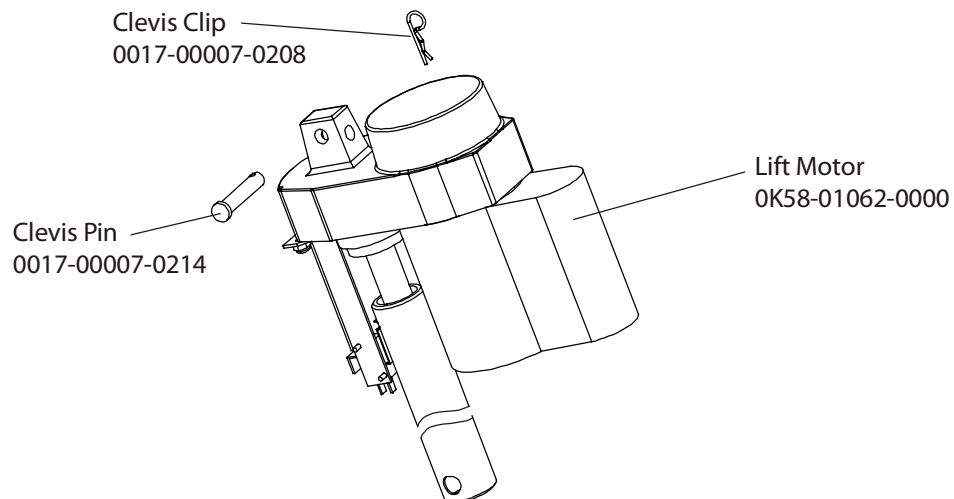

Treadmill 93T

Handrail Assembly

93T-0XXX-01
S/N TTC100000

Hardware Bag Assembly AK58-00227-0000

Treadmill 93T
Motor Cover, End Caps and Hardware

93T-0XXX-01
S/N TTC100000

Treadmill 93T

Belt, Deck, Rear Roller

93T-0XXX-01
S/N TTC100000

NOTE: S/N TTC100168 & Below, use Kit No. GK58-00002-0066

Treadmill 93T
Lift Motor and Frame

93T-0XXX-01
S/N TTC100000

Treadmill 93T

Motor Controller Assembly

93T-0XXX-01
S/N TTC100000