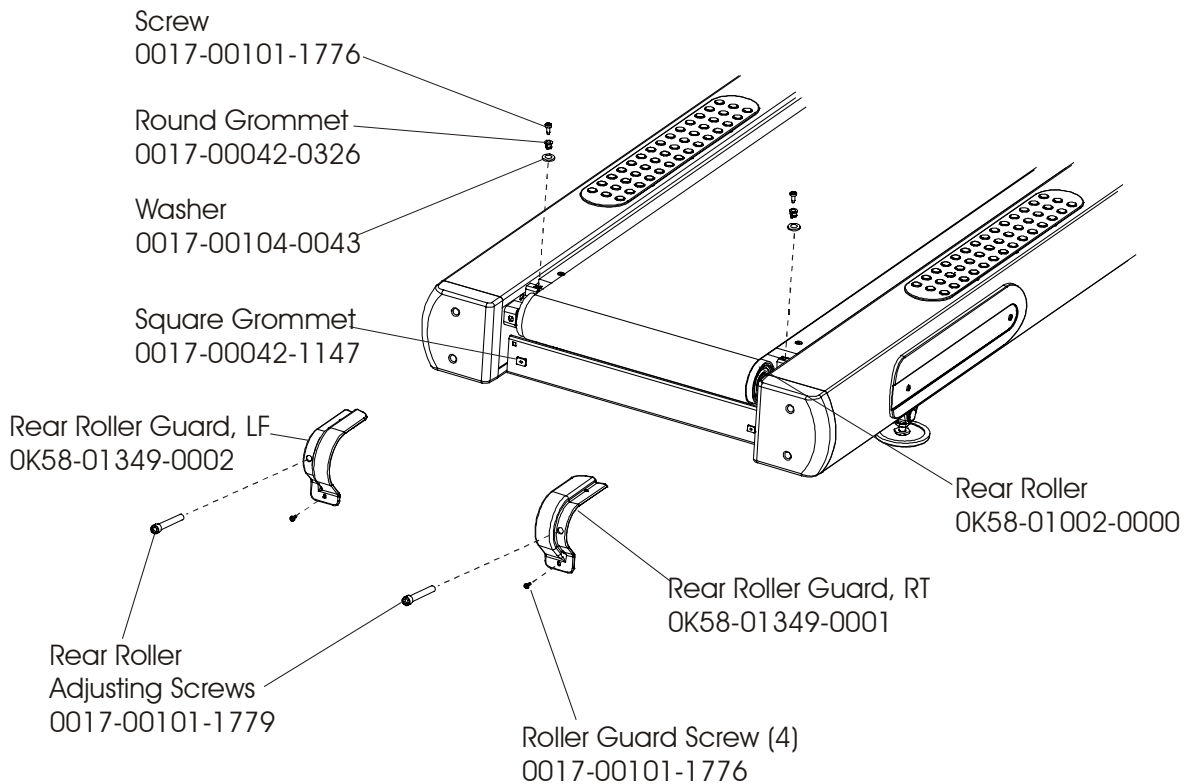

Treadmill 93T

Handrail Assembly

93T-0XXX-01
S/N TTC100000

Hardware Bag Assembly AK58-00227-0000

Treadmill 93T
Motor Cover, End Caps and Hardware

93T-0XXX-01
S/N TTC100000

Treadmill 93T

Belt, Deck, Rear Roller

93T-0XXX-01
S/N TTC100000

NOTE: S/N TTC100168 & Below, use Kit No. GK58-00002-0066

Treadmill 93T
Lift Motor and Frame

93T-0XXX-01
S/N TTC100000

Treadmill 93T

Motor Controller Assembly

93T-0XXX-01
S/N TTC100000